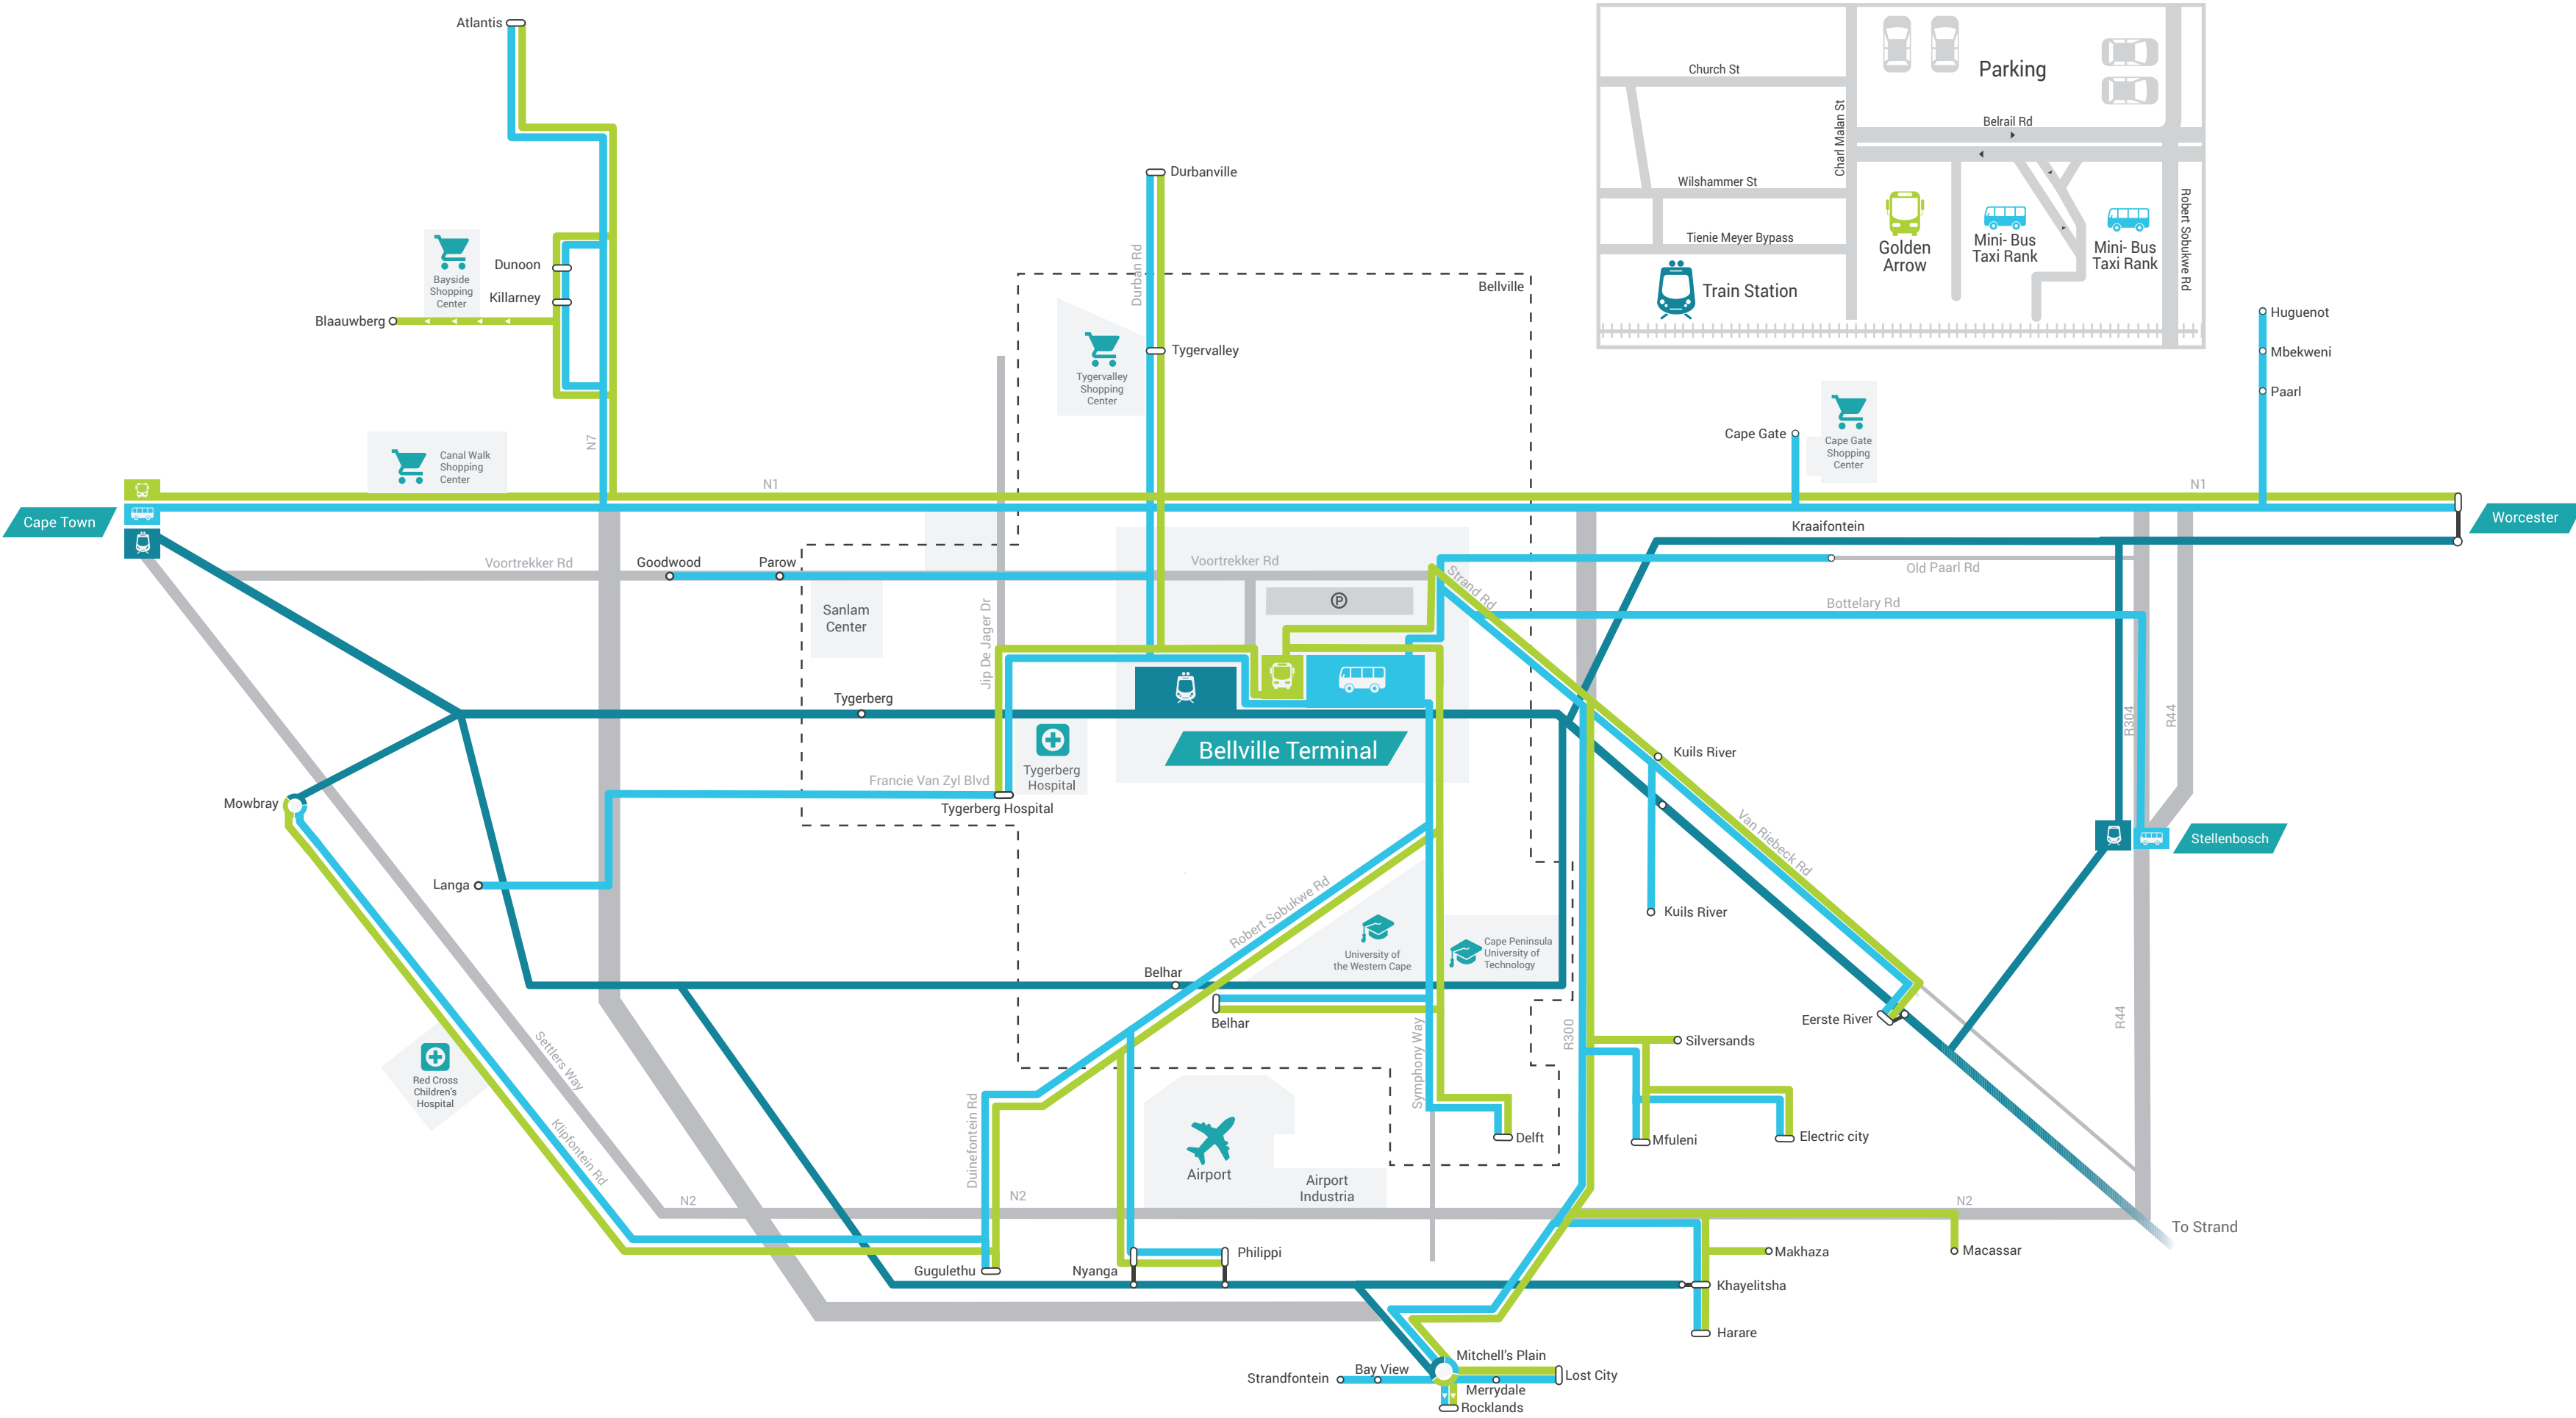

Vision

GoMetro is a public transport-oriented mobile startup based in Cape Town. Our team has developed a system that maps, stores and shares public transport route information via the most appropriate mobile channels in emerging market cities that usually do not have public transport information available. GoMetro is Google Transit for emerging markets.

Our transport data service has been designed with emerging world conditions and mindsets in mind, with simplified menu structures and data-light services, which allows commuters to get real-time, or as close as possible, information on transport services such as trains, buses or informal minibus taxis/ matatus/ angkots in their area.

Users are also able to share their own progress and delays with others - by posting a Go/NoGo to the network - which is then seen by other users on the same route. This crowdsources the status of transport networks in a city without costly tracking systems or even city government co-operation.

GoMetro Bellville Map

February 2015

GoMetro Bellville Map

- **Mini-Bus Taxi** All relevant train routes depicted
- **Bus** All relevant train routes depicted
- **Train** All relevant train routes depicted

About the Map

The GoMetro Bellville has been generated by GoMetro Mapper - (a mapping technology developed by GoMetro) and users of public transport who mapped their transport routes.
Get GoMetro Mapper to map your city by sending an email to : admin@gometro.co.za

- Stop
- One Direction
- --- Bellville Area
- ⊕ Interchange

- Mini-Bus Taxi Station
  Mini-Bus icon used at all major terminals
- Bus Station
  Bus icon used at all major terminals
- Train Station
  Bus icon used at all major terminals