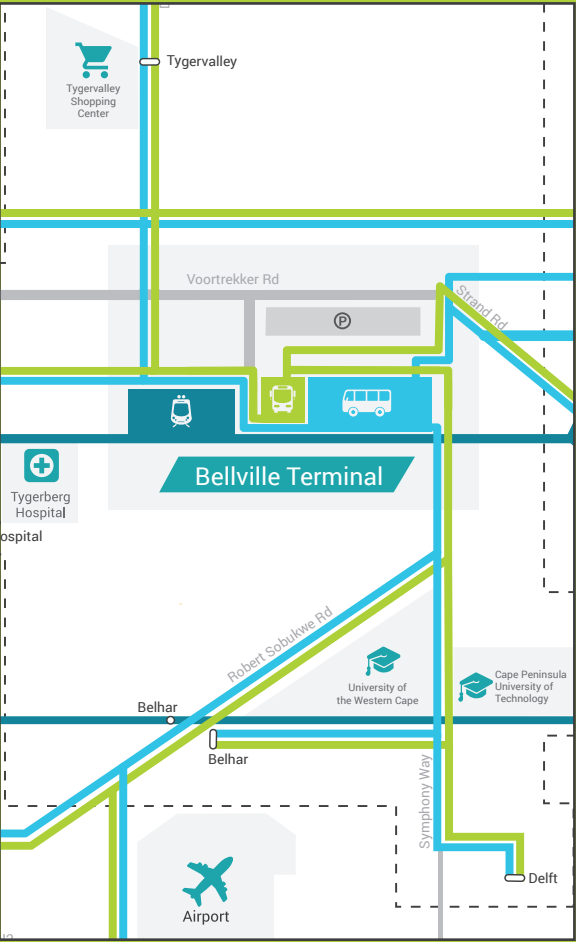

Vision

GoMetro is a public transport-oriented mobile startup based in Cape Town. Our team has developed a system that maps, stores and shares public transport route information via the most appropriate mobile channels in emerging market cities that usually do not have public transport information available. GoMetro is Google Transit for emerging markets.

GoMetro Bellville Map

February 2015

GoMetro Bellville Map

- Mini-Bus Taxi** All relevant train routes depicted
- Bus** All relevant train routes depicted
- Train** All relevant train routes depicted

About the Map

- Stop
- ▶ One Direction
- Bellville Area
- ⊕ Interchange

- Mini-Bus Taxi Station
Mini-Bus icon used at all major terminals
- Bus Station
Bus icon used at all major terminals
- Train Station
Bus icon used at all major terminals